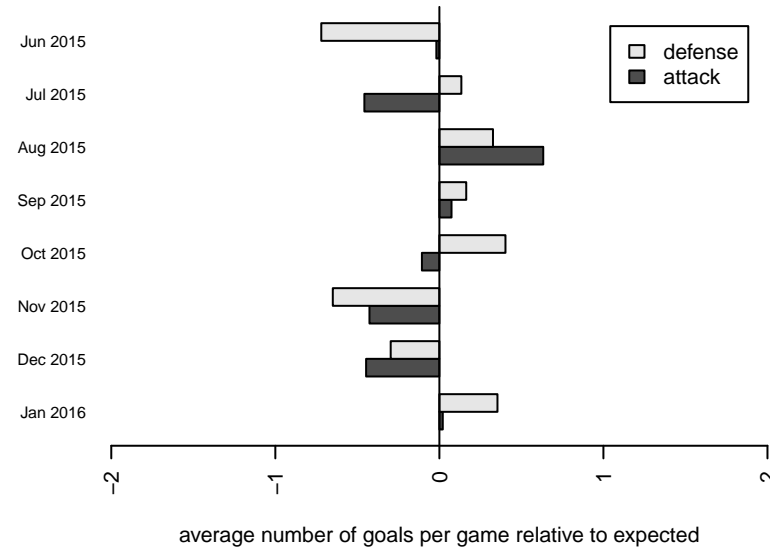

Performance relative to 13 month average