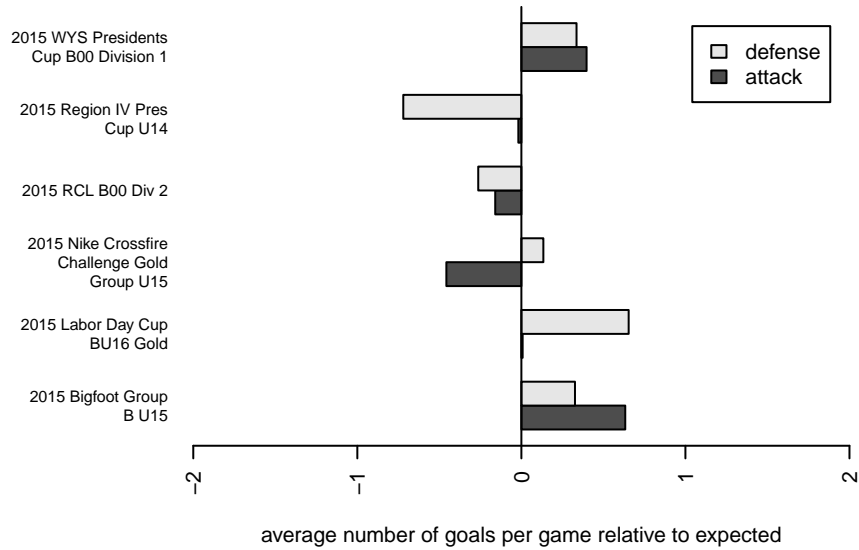

Performance relative to 13 month average