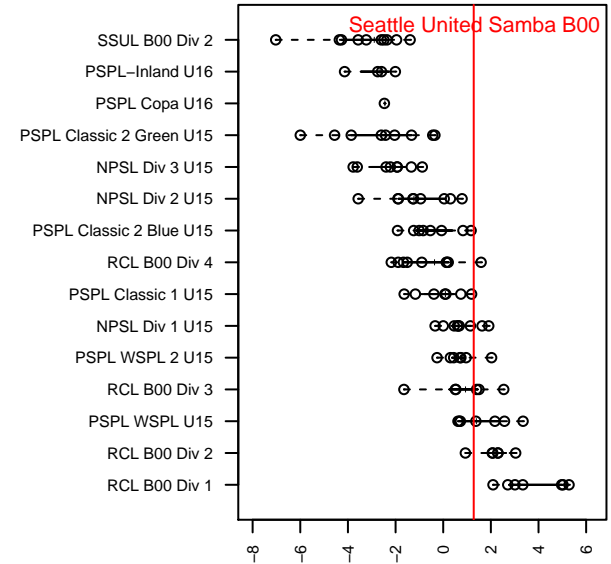

**attack and defense rating
relative to others at age
and all opponents in last 13 months**