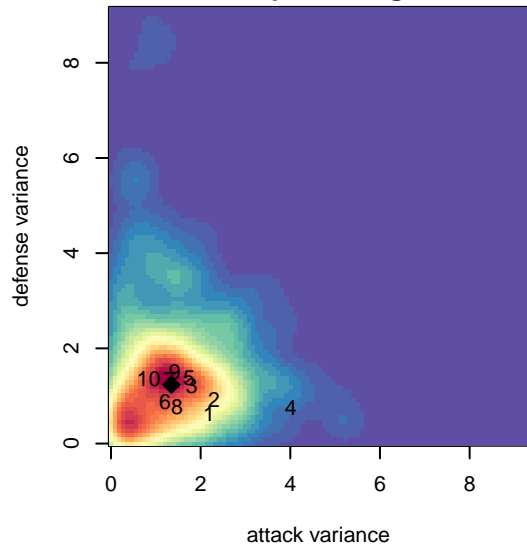

Seattle United Samba B00

Seattle United
 Seattle, WA
 B00 total strength=1378
 attack=8.12 defense=6.75
 fall league = RCL B00 Div 2, RCL B00 7V2

alt names used:
 SEATTLE UNITED B00 SAMBA (WA)
 SEATTLE UNITED B00 SAMBA (WA)
 Seattle United B00 Samba C
 Seattle United B00 Samba C
 Seattle United 00 Samba (WA)
 Seattle United B00 Samba C

Seattle United Samba B00
 Dots are actual minus expected GF (blue circles) and GA (red triangles).
 Blue line is smoothed change in attack strength. Red is smoothed change in defense strength.

**attack and defense variance (black dot)
relative to other teams
and top 10 in region**