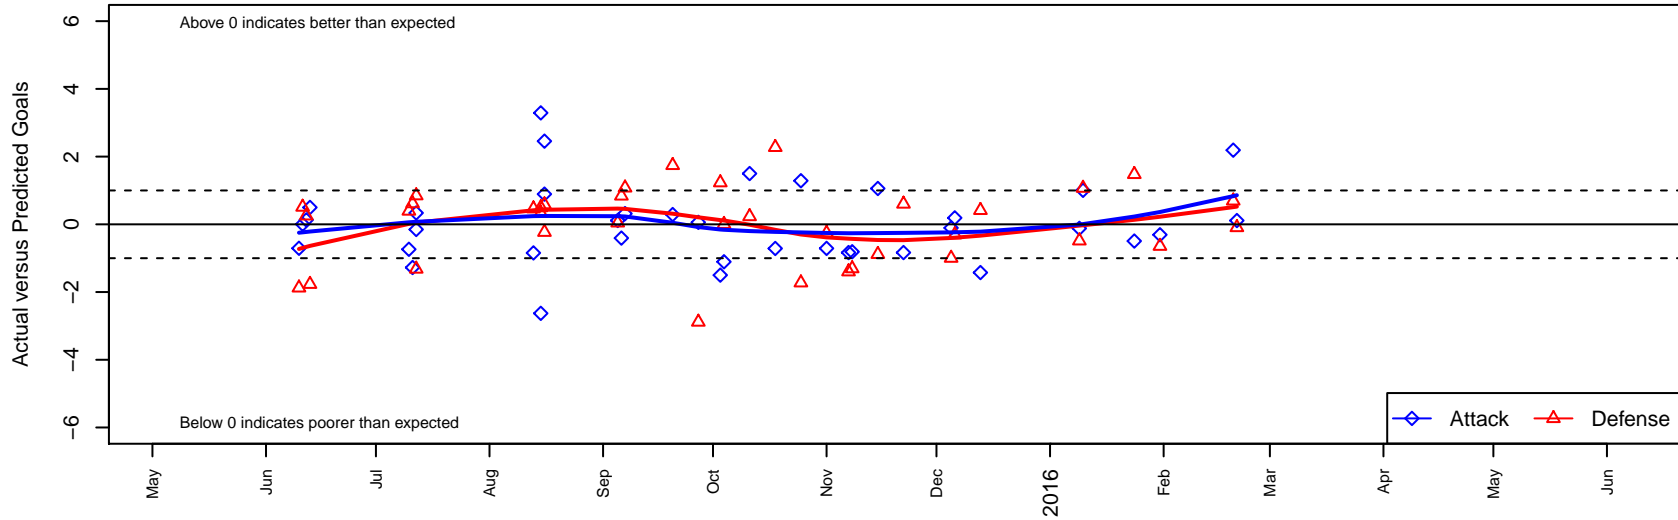

Seattle United Samba B00

Seattle United
 Seattle, WA
 B00 total strength=1378
 attack=8.12 defense=6.75
 fall league = RCL B00 Div 2, RCL B00 7V2

alt names used:
 SEATTLE UNITED B00 SAMBA (WA)
 SEATTLE UNITED B00 SAMBA (WA)
 Seattle United B00 Samba C
 Seattle United B00 Samba C
 Seattle United 00 Samba (WA)
 Seattle United B00 Samba C

Seattle United Samba B00
 Dots are actual minus expected GF (blue circles) and GA (red triangles).
 Blue line is smoothed change in attack strength. Red is smoothed change in defense strength.

**attack and defense variance (black dot)
relative to other teams
and top 10 in region**